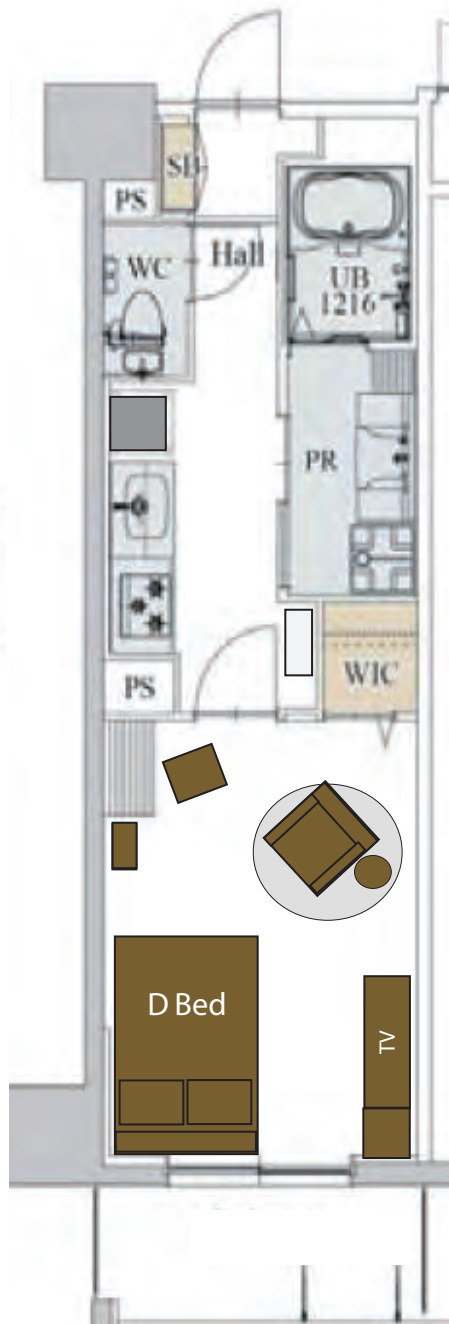

# Room Type D'

Floor Plan 1K (33.69 m<sup>2</sup>)

## Room Photos

Room 508

BedRoom

BedRoom

BedRoom

Kitchen

PowderRoom

Restroom

## Furniture Layout

Slim Chest

Cabinet

Fake green

Coat hanger & mirror

FloorLanp

40 inch TV

DVD player

DeskChair

Double bed

SideTable

Iron

Hair dryer

Washing machine

Ironing board

Rice cooker