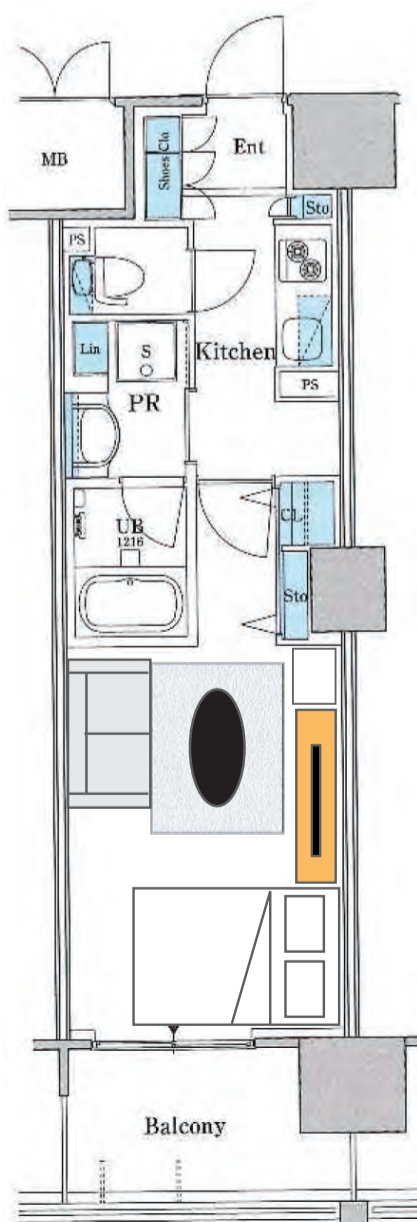

Room Type **W30E**

Floor Plan **1K** (31.44 m²)

Rent 198,000 yen

Room Photos

Room 903

LivingDining

LivingDining

LivingDining

Kitchen

Bathroom / PowderRoom

Storage space

Furniture Layout

Double Size Bed w/mattress (w/Light)

2P Sofa (Leather Ivory)

Coffee Table

Rug (140 x 200 cm)

Range Stand

TV Board & TV 40

Microwave Oven

Washing Machine (5kg)

Refrigerator (270L)