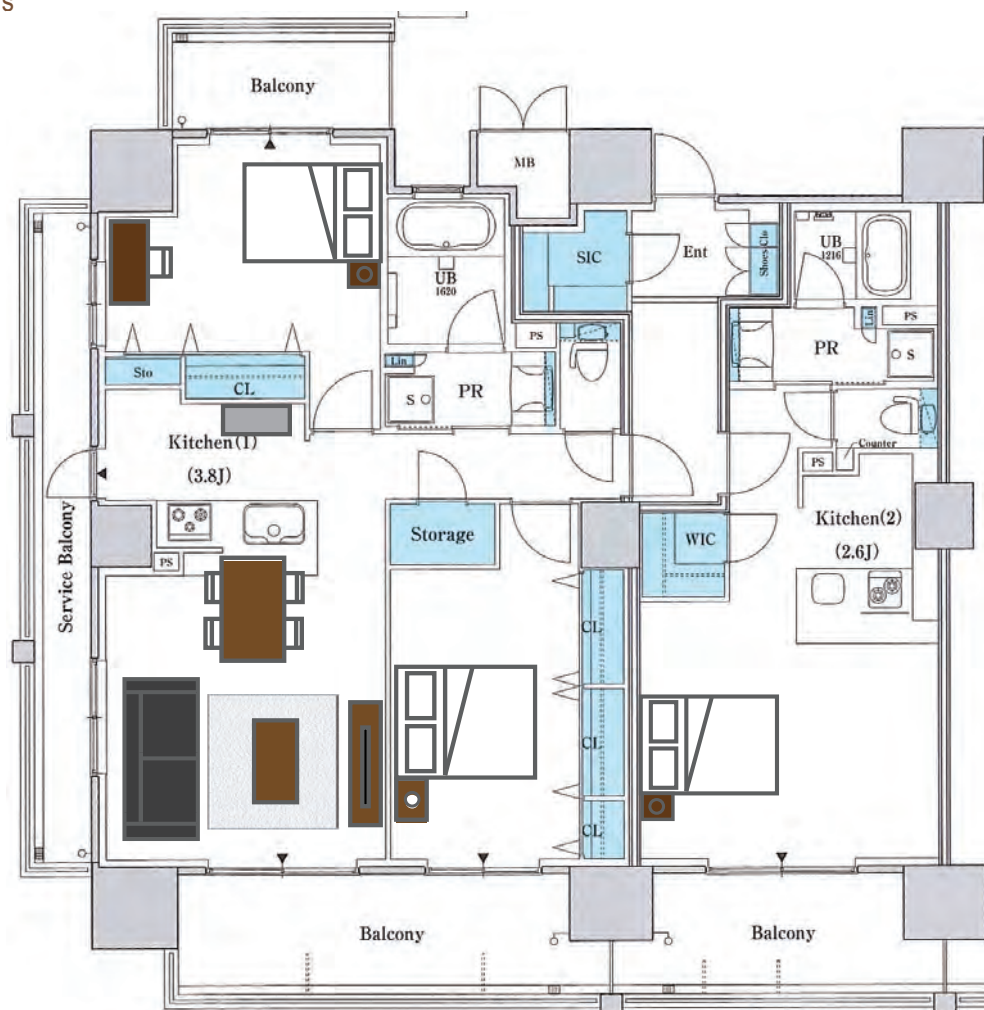

# Room Type W110AD

Floor Plan 3LDK(2Bath) (110.32m<sup>2</sup>)

PowderRoom / Bathroom

Shoes-inCloset / Walk-inCloset

## Furniture Layout

3P Sofa (Fabric #Dark Gray)

Dining Table (W150-180 x D90 x H76 cm)  
W/ 4 chairs

Night Table

Night Table Lamp

Double Size Bed W/Mattress

Queen Size Bed W/Mattress

Coffee Table

TV Board & TV 50

Desk (120cm) & Fiule Cabinet

Desk Chair

Rug (200 x 200 cm)

Desk Lamp

Night Table

Night Table Lamp

Kitchen Board (W120cm)