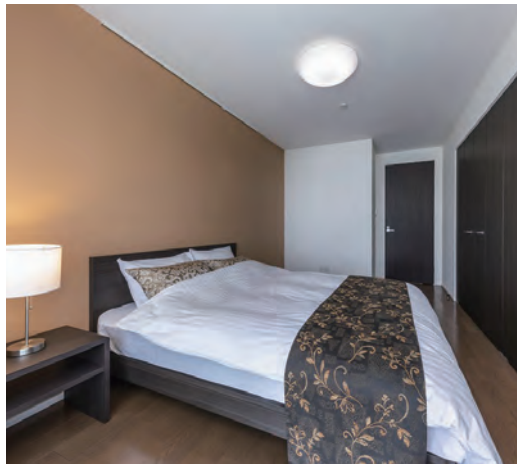

## Room Photos

Room 1301

LivingDining

LivingDining

Kitchen

Kitchen

Bedroom

Bedroom

## Furniture Layout

3P Sofa (Fabric #Dark Gray)

Dining Table (W150-180 x D90 x H76 cm)  
W/ 4 chairs

Night Table

Night Table Lamp

Double Size Bed W/Mattress

Queen Size Bed W/Mattress

Coffee Table