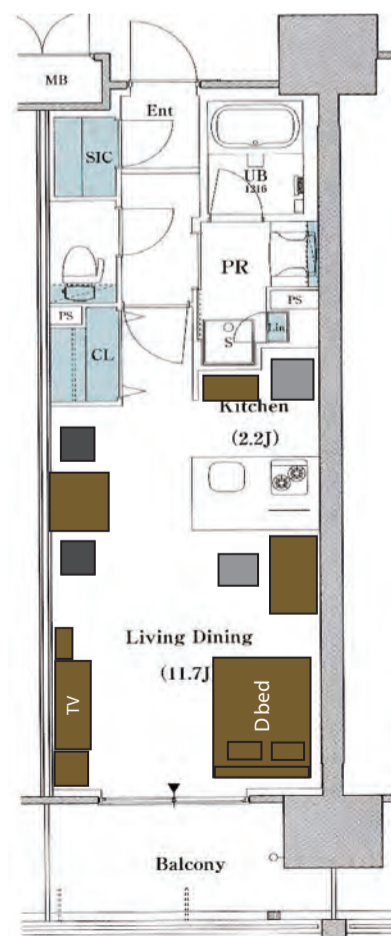

Room Type E40E

Floor Plan 1R (36.12 m²)

Rent 188,000 yen

Room Photos

Room 622

LivingDining

LivingDining

LivingDining

LivingDining

Kitchen

Furniture Layout

With headboard outlet

Double bed

Blackout curtain

Lace curtain

Washing machine

Range Stand

Coat hanger & mirror

Vacuum cleaner

Dining Table

32 inch TV

DVD player

Rice cooker

Ironing board

Rug

Iron

Dining chair x 2

Hair dryer

Desk light

Electric kettle

Microwave Oven

TV board