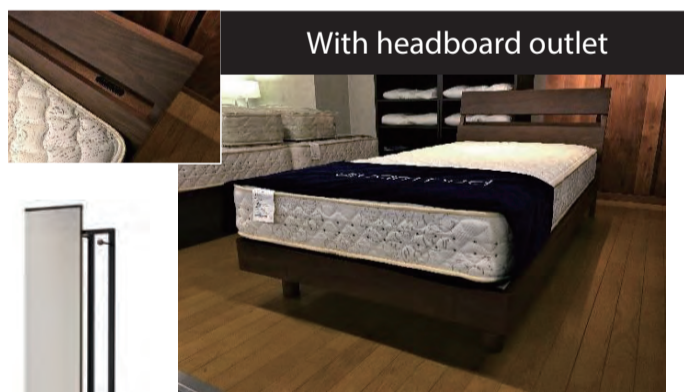

Room Type E40E

Floor Plan 1R (36.12 m²)

Rent 188,000 yen

Room Photos

Room 622

LivingDining

LivingDining

LivingDining

LivingDining

Kitchen

Furniture Layout

With headboard outlet

Double bed

Blackout curtain

Lace curtain

Washing machine