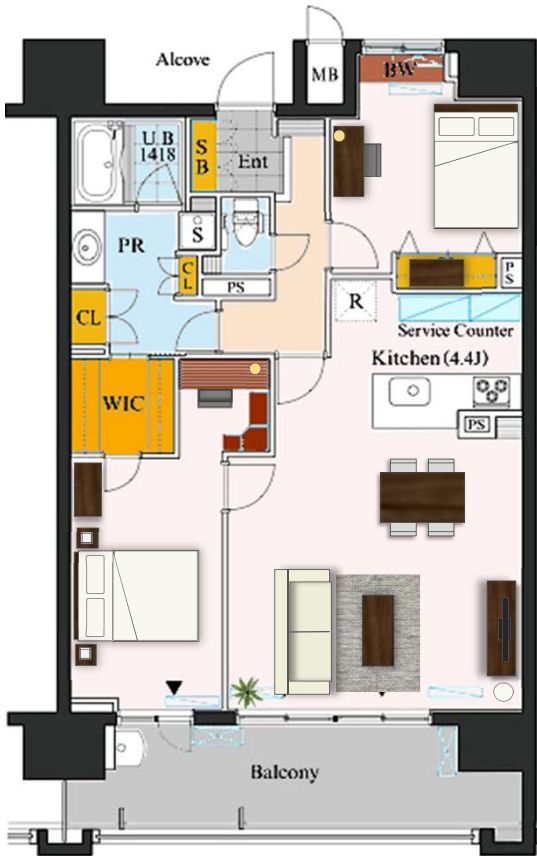

# Royal Parks Toyosu S-type

Sofa

Floor Lamp

Fake Green

4 Dining Chairs

Dining Table

※Extendable

Coffee Table

50 inch TV

TV Board

Double Size Bed

Chest of Drawers

Desk & Desk Chair w/Lamp

Rug

Queen Size Bed

2 Night Tables & Lamps

Chest of Drawers

Desk Chair

DEN

Desk Lamp

## ELECTRIC APPLIANCES

Ceiling Lamp