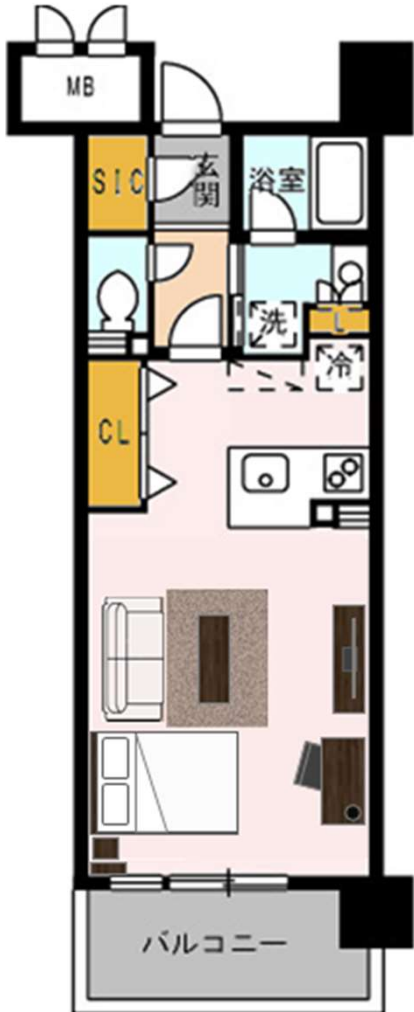

Royal Parks Toyosu I-type

Sofa

Coffee Table

Rug

50 inch TV

TV Board

Desk Chair

Desk w/Cabinet

Desk Lamp

Double Size Bed

Night Table

ELECTRIC APPLIANCES