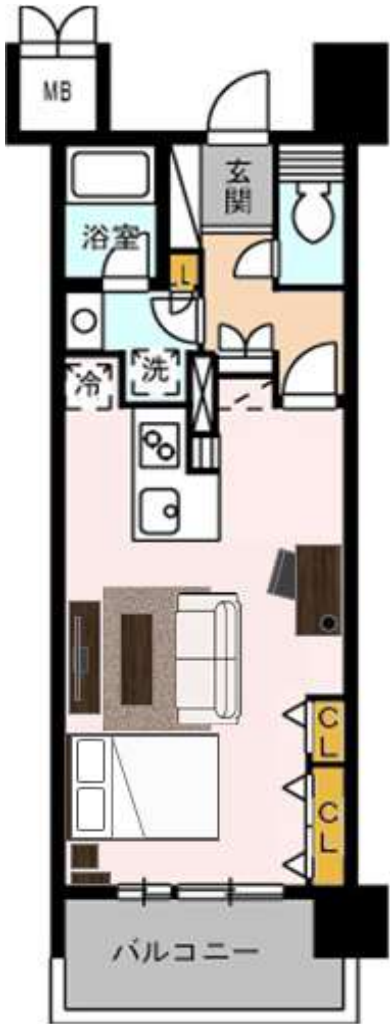

Royal Parks Toyosu H-type

Sofa

Coffee Table

Rug

50 inch TV

TV Board

Desk Chair

Desk w/Cabinet

Desk Lamp

Double Size Bed

Night Table

ELECTRIC APPLIANCES

* Items may differ from the images shown above.