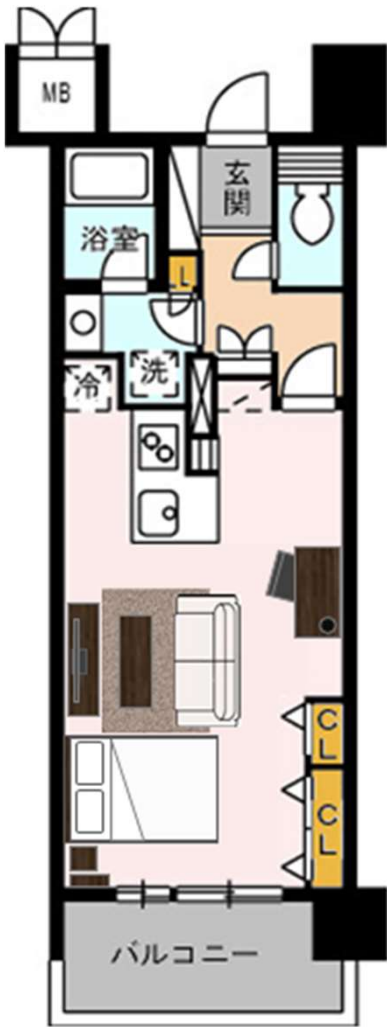

Royal Parks Toyosu H-type

Sofa

Coffee Table

Rug

50 inch TV

TV Board

Desk Chair

Desk w/Cabinet

Desk Lamp

Double Size Bed

Night Table

ELECTRIC APPLIANCES