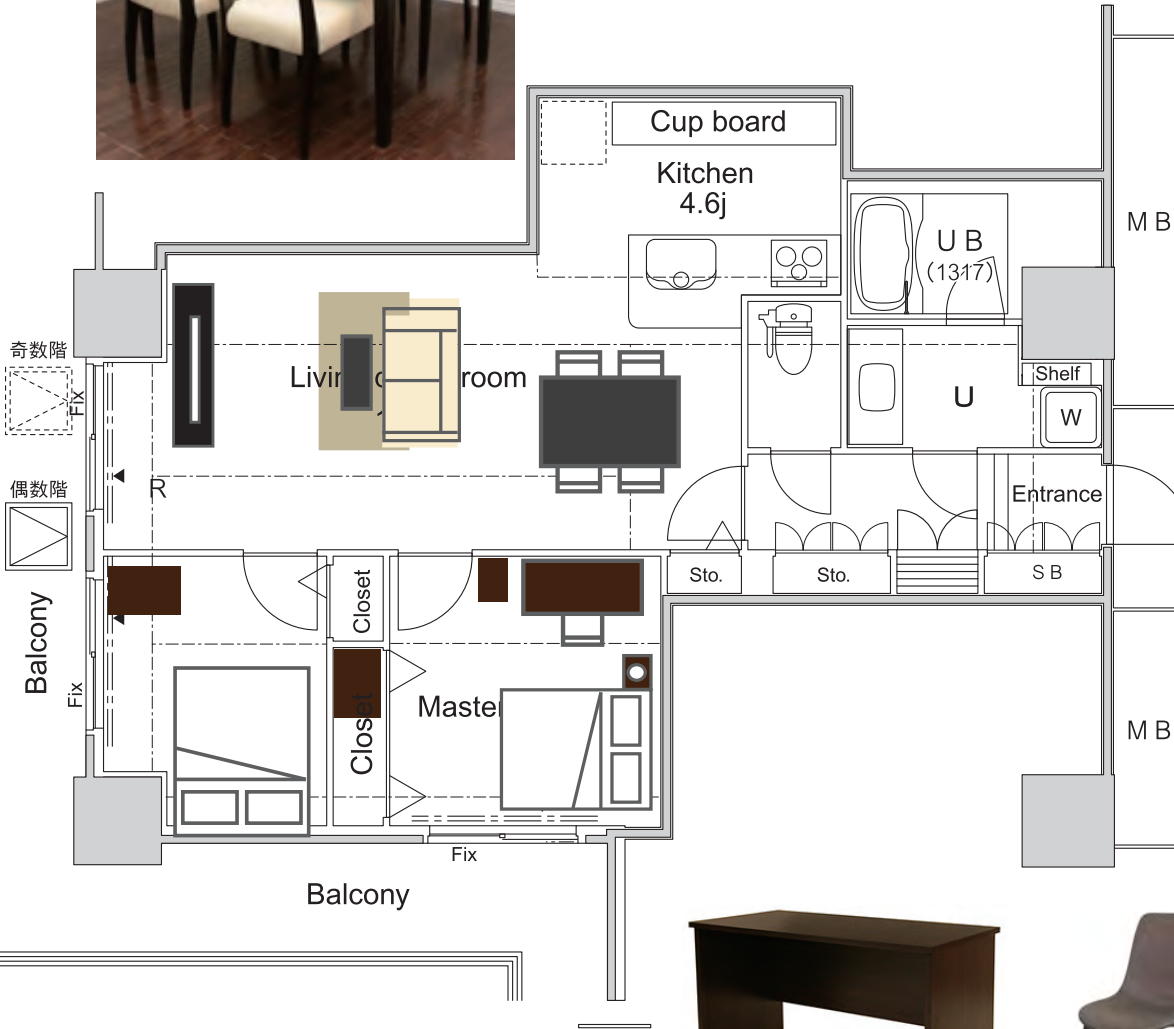

# Pacific Royal Court J-Type

The product may be different even with the equivalent

3P Sofa

Rug

50 inch TV, TV Board

Chest x2

Desk

Desk Chair