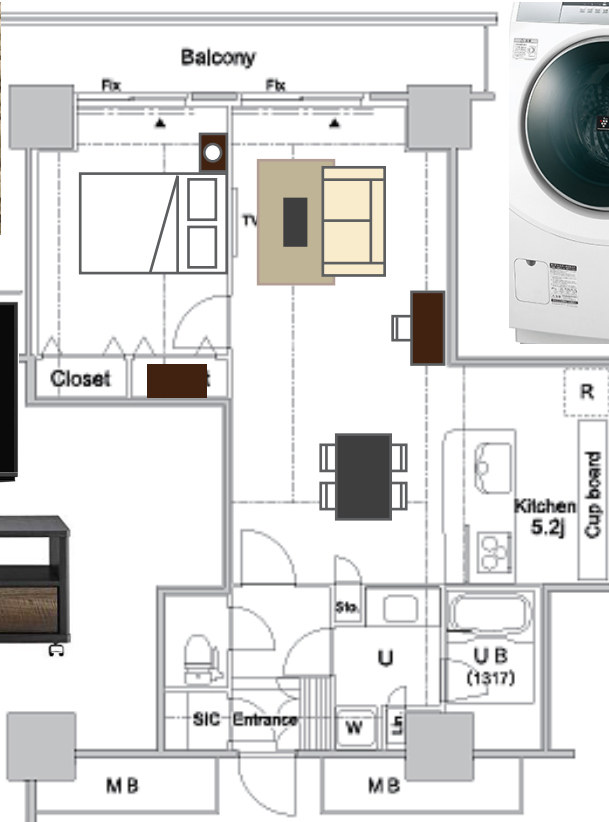

# Pacific Royal Court I-Type

The product may be different even with the equivalent

3P Sofa

Rug

Coffee Table

50 inch TV, TV Board

Desk

Dining Table w/4chairs

Lamp

Night Table

Chest

Standing Mirror

Desk Chair

Queen Size Bed