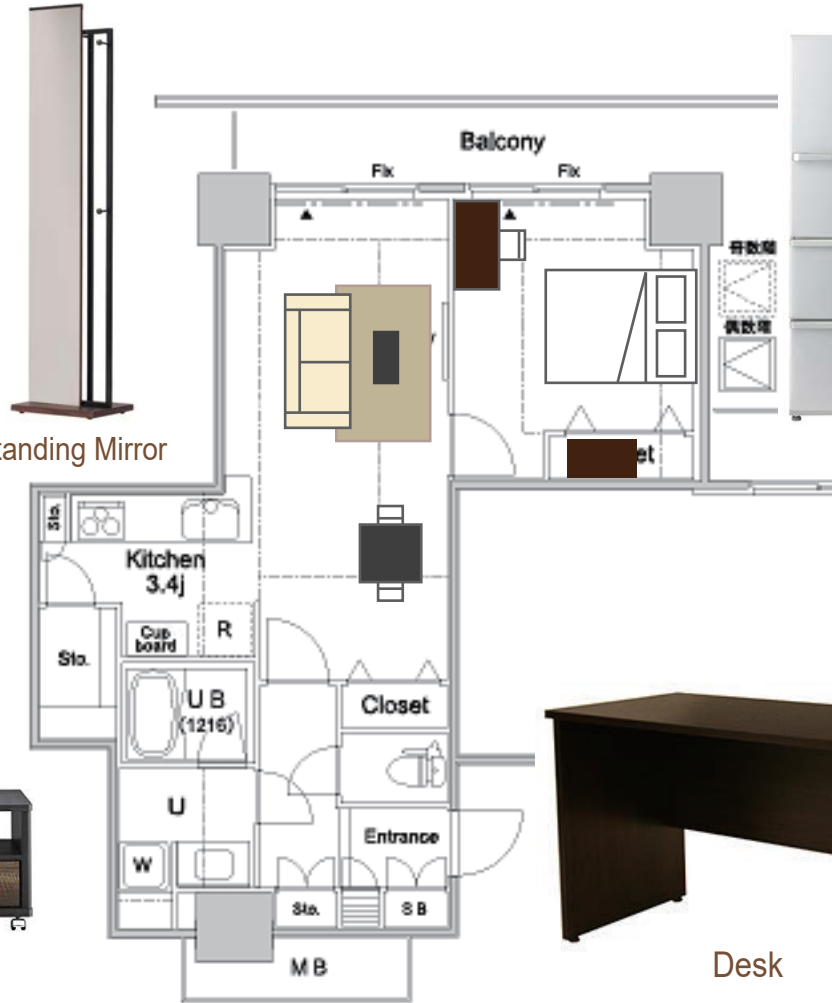

Pacific Royal Court F-Type

The product may be different even with the equivalent

3P Sofa

Coffee Table

50 inch TV, TV Board

Rug

Desk

Dining Table w/2chairs

Queen Size Bed

Chest

Desk Chair