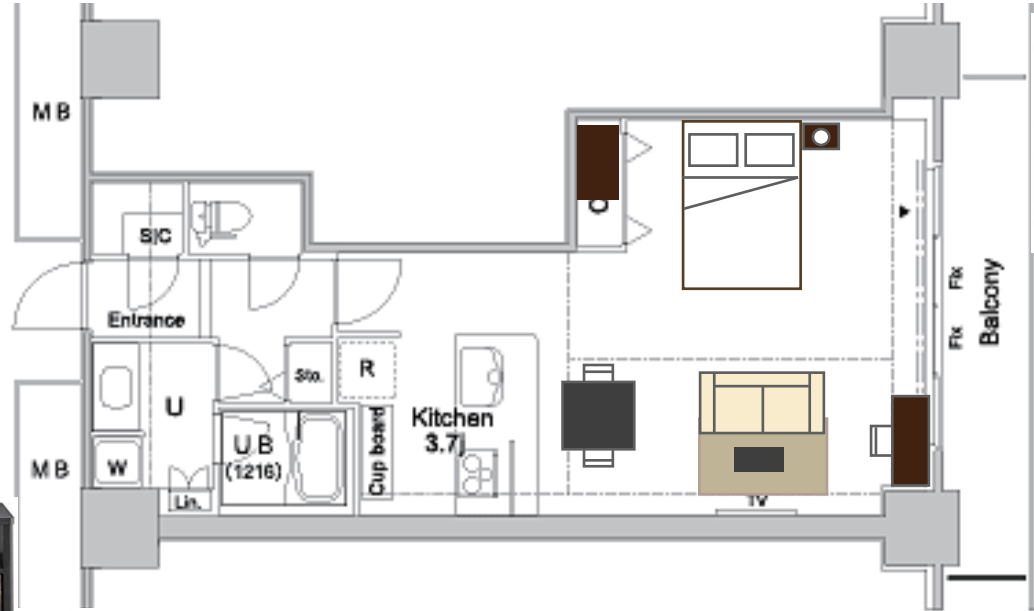

Pacific Royal Court C-Type

The product may be different even with the equivalent

3P Sofa

Rug

Coffee Table

50 inch TV, TV Board

Dining Table w/2chairs

Lamp

Desk

Queen Size Bed

Night Table

Chest

Standing Mirror

Desk Chair