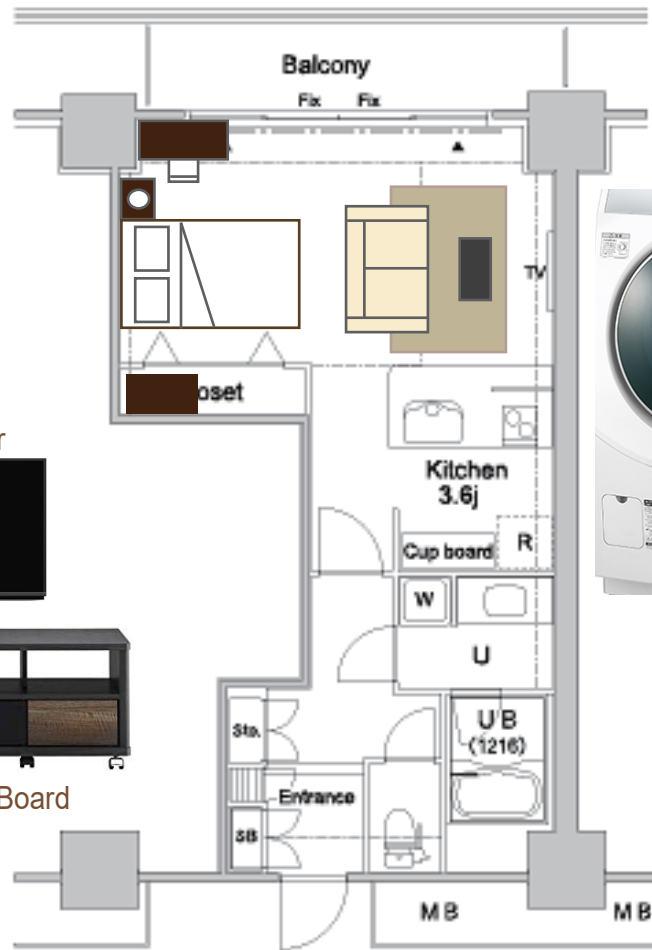

Pacific Royal Court B-Type

The product may be different even with the equivalent

2P Sofa

Coffee Table

Rug

Night Table

Double Size Bed

Standing Mirror

45 inch TV, TV Board

Lamp

Chest

Desk

Desk Chair