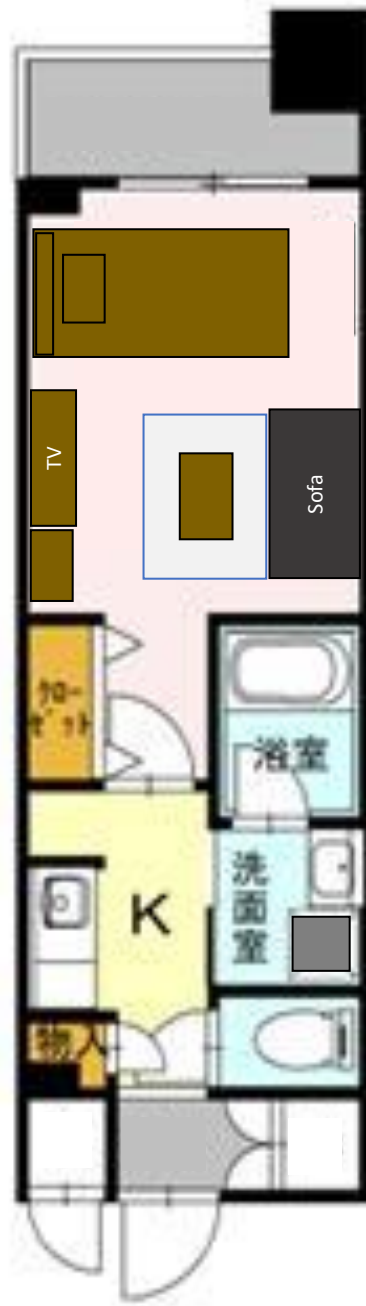

# Furniture Layout

カスティア堺筋本町 Dタイプ 1K (24.65㎡)

Cabinet

Sofa2.5P

LivingTable

TV board

SD bed x 1

Iron

Washing machine

Hair dryer

Ironing board

Rice cooker

MicrowaveOven

Coat hangers

Rug グレー

Electric kettle

Refrigerator

40 inch TV

Vacuum cleaner